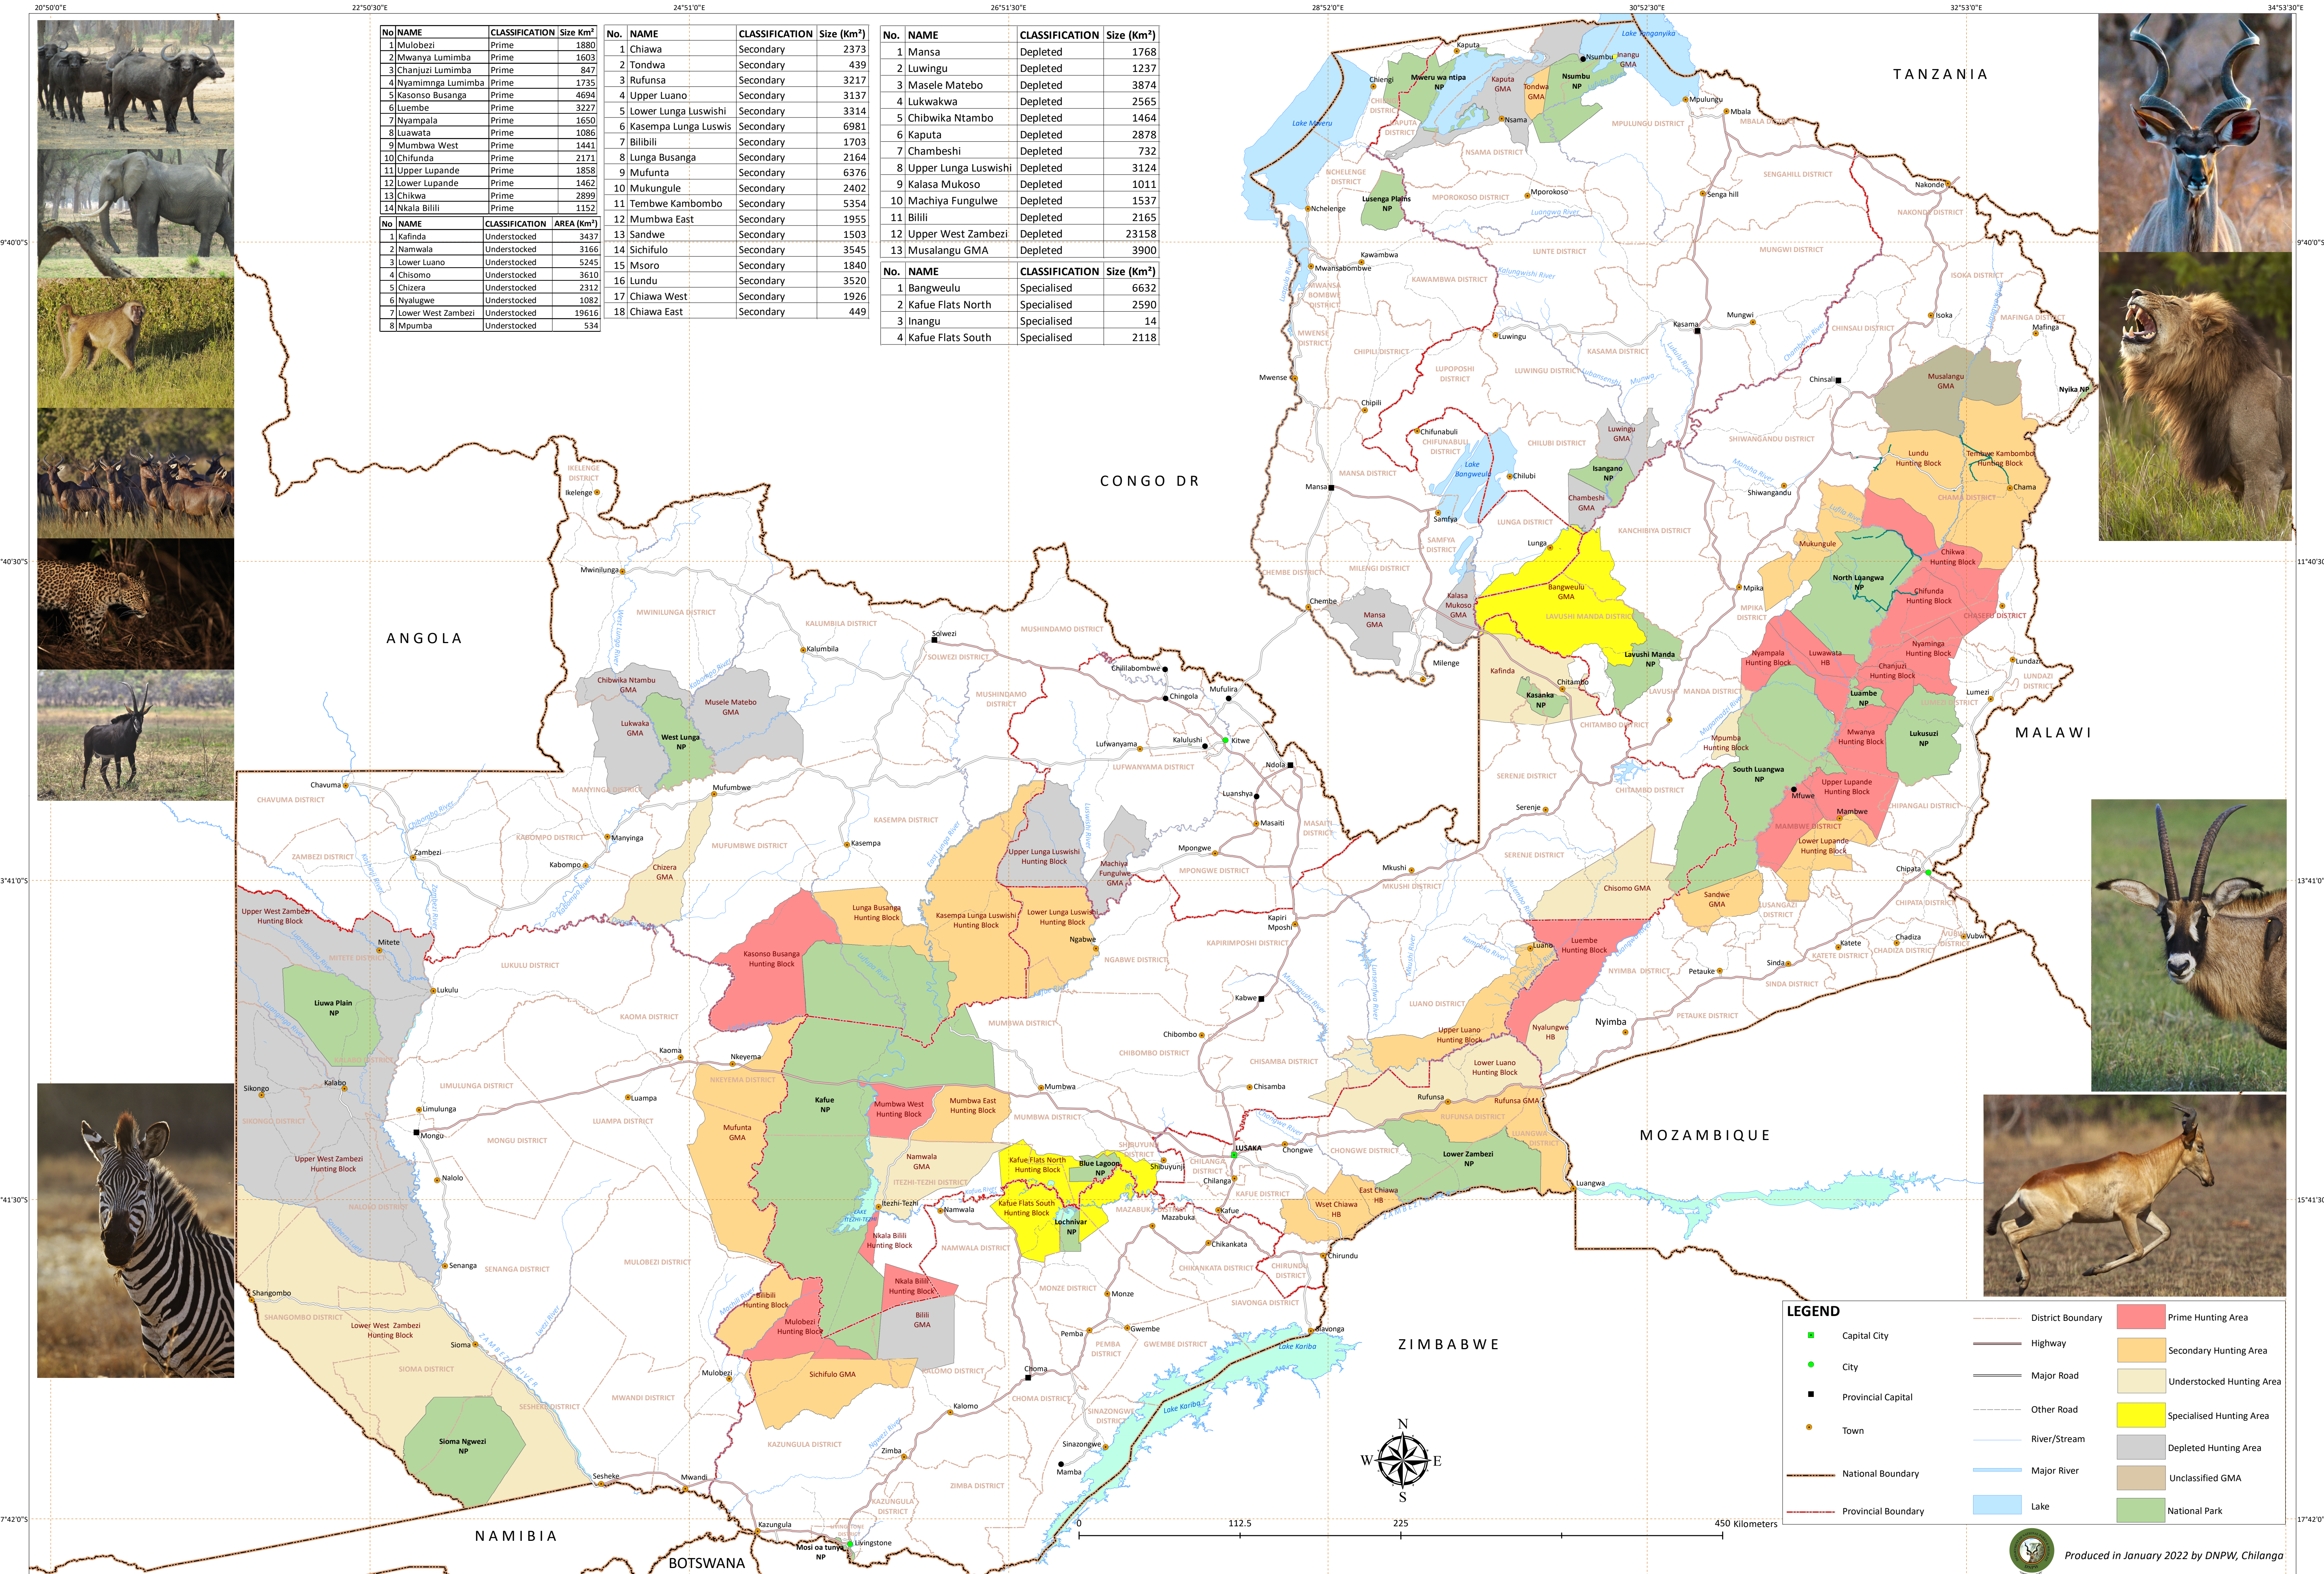

HUNTING AREAS OF ZAMBIA 2022

No	NAME	CLASSIFICATION	Size (Km ²)
1	Mulobezi	Prime	1880
2	Mwanyia Lumimba	Prime	1603
3	Chanjuzi Lumimba	Prime	847
4	Nyamimanga Lumimba	Prime	1735
5	Kasonso Busanga	Prime	4694
6	Luembe	Prime	3227
7	Nyampala	Prime	1650
8	Luawata	Prime	1086
9	Mumbwa West	Prime	1441
10	Chifunda	Prime	2171
11	Upper Lupande	Prime	1858
12	Lower Lupande	Prime	1462
13	Chikwa	Prime	2899
14	Nkala Bilili	Prime	1152

No.	NAME	CLASSIFICATION	Size (Km ²)
1	Chiawa	Secondary	2373
2	Tondwa	Secondary	439
3	Rufunsa	Secondary	3217
4	Upper Luano	Secondary	3137
5	Lower Lunga Luswishi	Secondary	3314
6	Kasempa Lunga Luswishi	Secondary	6981
7	Bilbili	Secondary	1703
8	Lunga Busanga	Secondary	2164
9	Mufunta	Secondary	6376
10	Mukungule	Secondary	2402
11	Tembwe Kambombo	Secondary	5354
12	Mumbwa East	Secondary	1955
13	Sandwe	Secondary	1503
14	Sichifulo	Secondary	3545
15	Msoror	Secondary	1840
16	Lundu	Secondary	3520
17	Chiawa West	Secondary	1926
18	Chiawa East	Secondary	449

No.	NAME	CLASSIFICATION	Size (Km ²)
1	Mansa	Depleted	1768
2	Luwingu	Depleted	1237
3	Masele Matebo	Depleted	3874
4	Lukwakwa	Depleted	2565
5	Chibwika Ntambo	Depleted	1464
6	Kaputa	Depleted	2878
7	Chambeshi	Depleted	732
8	Upper Lunga Luswishi	Depleted	3124
9	Kalasa Mukoso	Depleted	1011
10	Machiya Fungulwe	Depleted	1537
11	Bilili	Depleted	2165
12	Upper West Zambezi	Depleted	23158
13	Musalangu GMA	Depleted	3900

No.	NAME	CLASSIFICATION	Size (Km ²)
1	Bangweulu	Specialised	6632
2	Kafue Flats North	Specialised	2590
3	Inangu	Specialised	14
4	Kafue Flats South	Specialised	2118

LEGEND

- Capital City
- City
- Provincial Capital
- Town
- National Boundary
- Provincial Boundary
- District Boundary
- Highway
- Major Road
- Other Road
- River/Stream
- Major River
- Lake
- Prime Hunting Area
- Secondary Hunting Area
- Understocked Hunting Area
- Specialised Hunting Area
- Depleted Hunting Area
- Unclassified GMA
- National Park